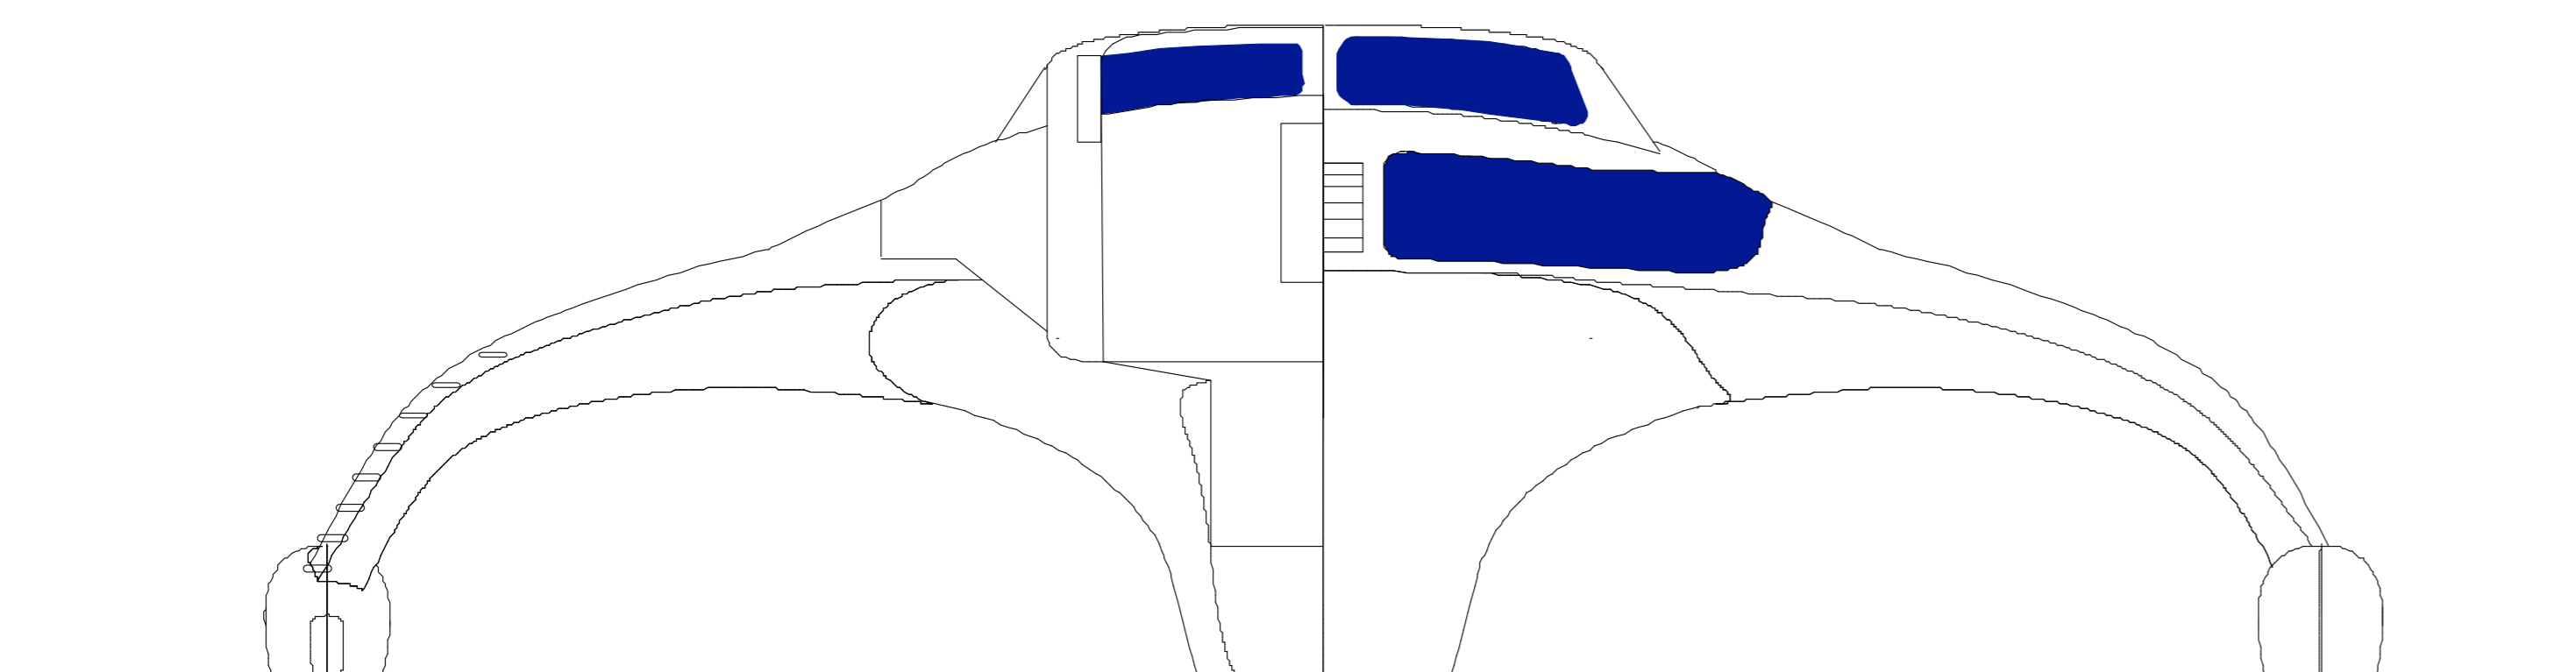

DRAWING
TITLE

40.5 m Power Tri windows details

DATE OF ISSUE
19.03.07

SCALE
1:50

CLIENT

Mr. Anto Marden

COPYRIGHT

DRAWING NUMBER

P19 - 10