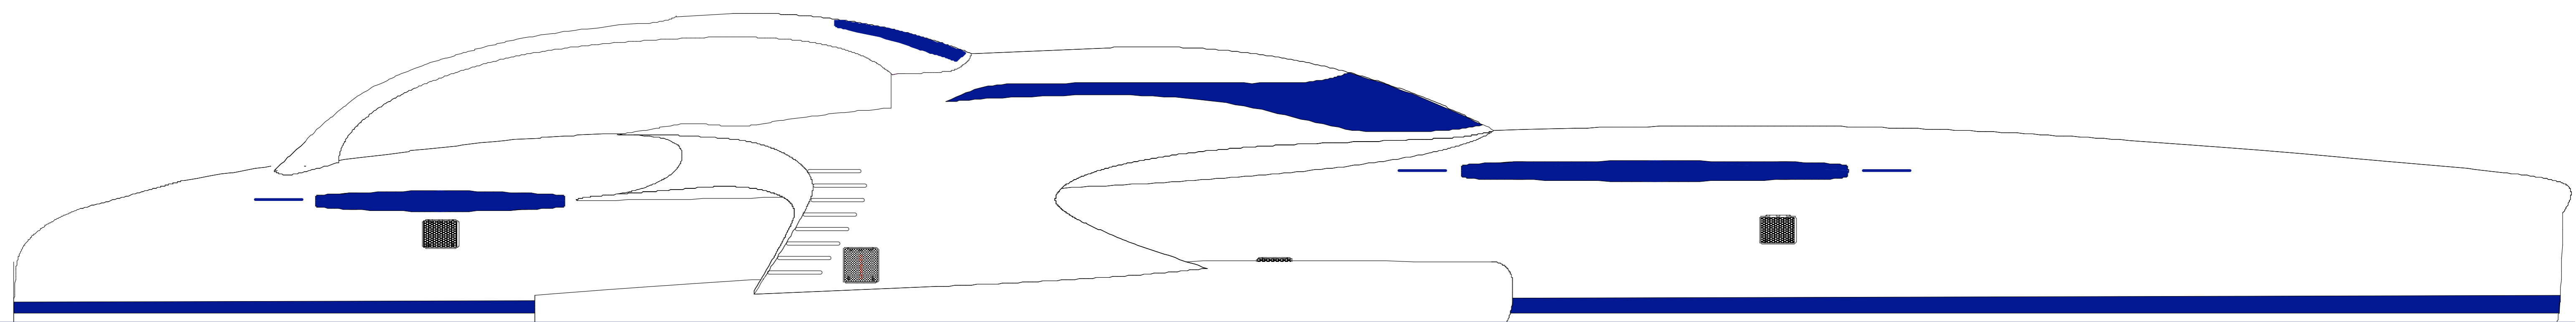

DRAWING
TITLE

40.5 m Power Tri windows details

DATE OF ISSUE
19.03.07

SCALE
1:50

CLIENT

Mr. Anto Marden

COPYRIGHT

DRAWING NUMBER

P19 - 10